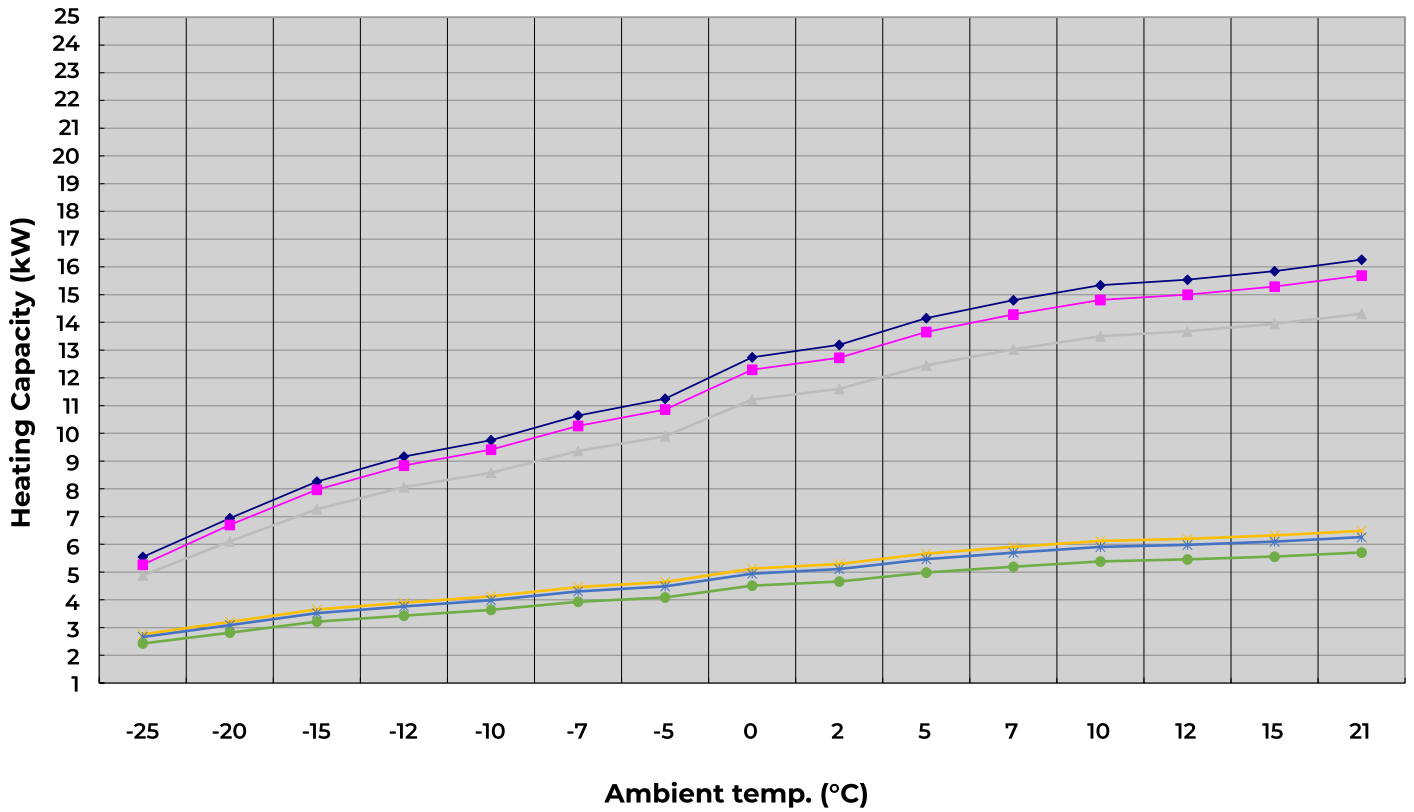

Technical Data Decarbonize ECO060 | For Heating

Curve of Heating Capacity Performance

Curve of COP Performance