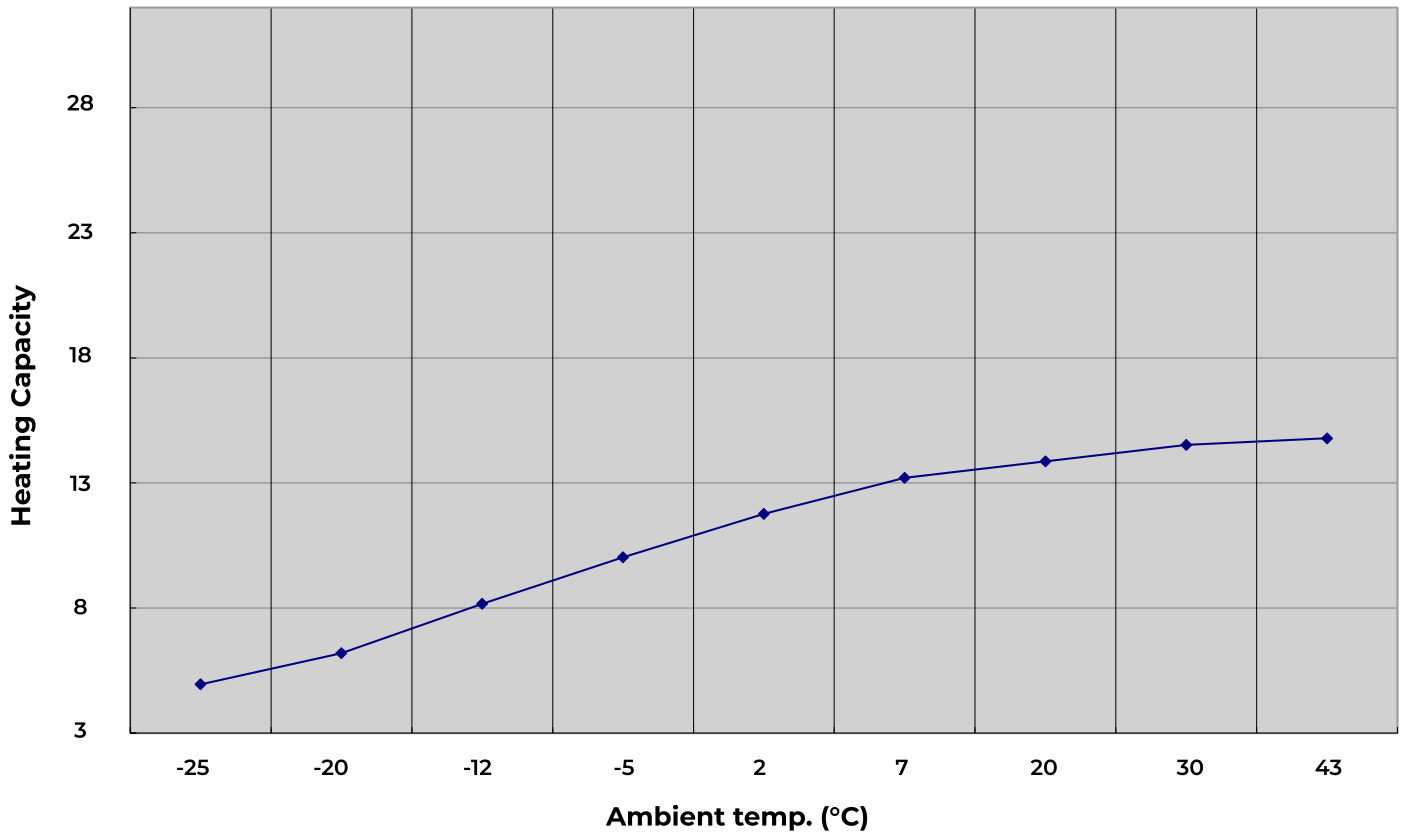

Technical Data Decarbonize ECO060 | For DHW

Curve of Heating Capacity Performance

Curve of COP Performance