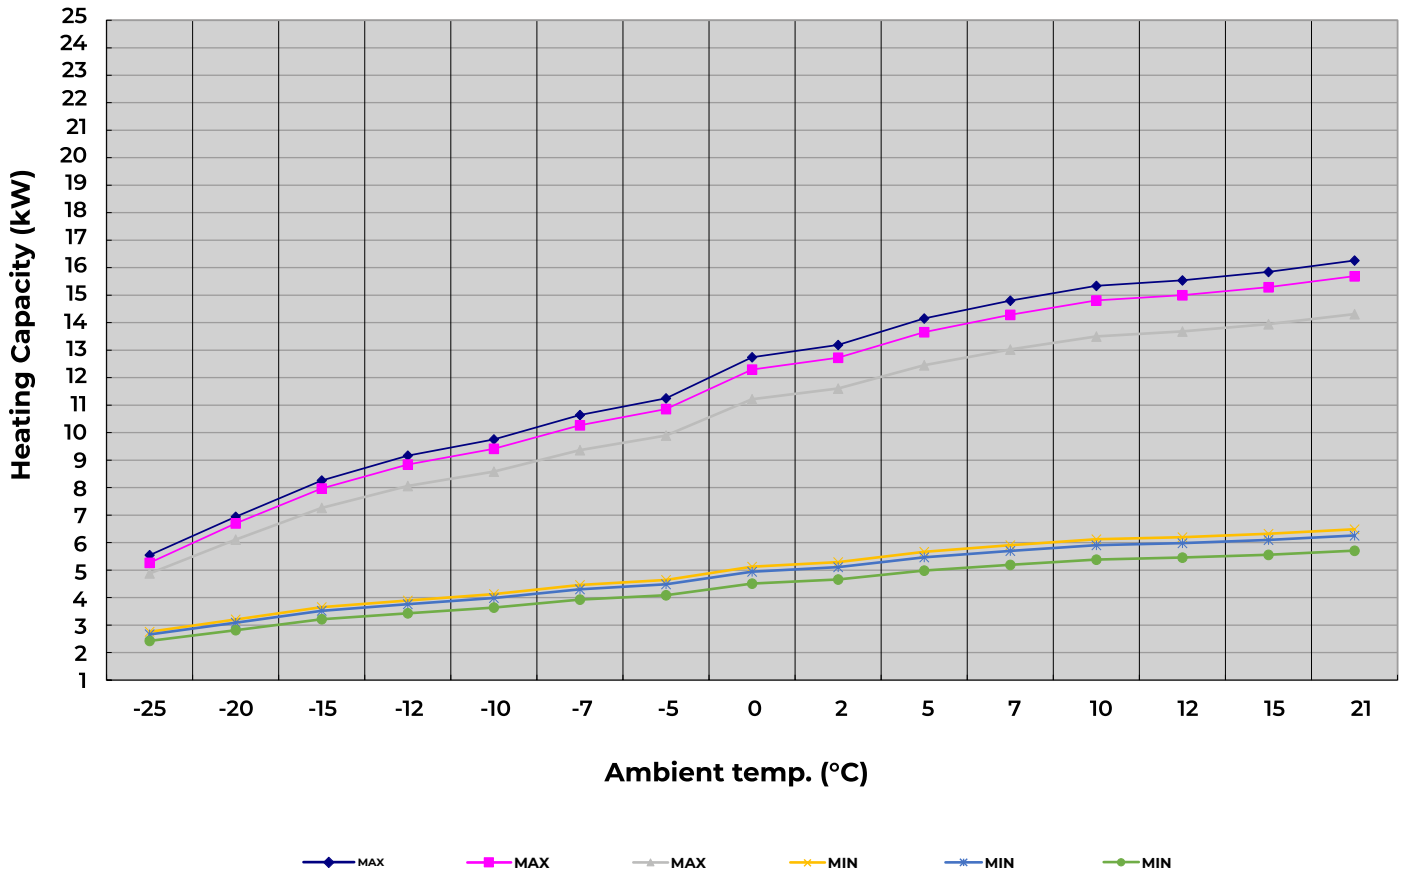

Technical Data Decarbonize ECO050 | For Heating

Curve of Heating Capacity Performance

Curve of COP Performance