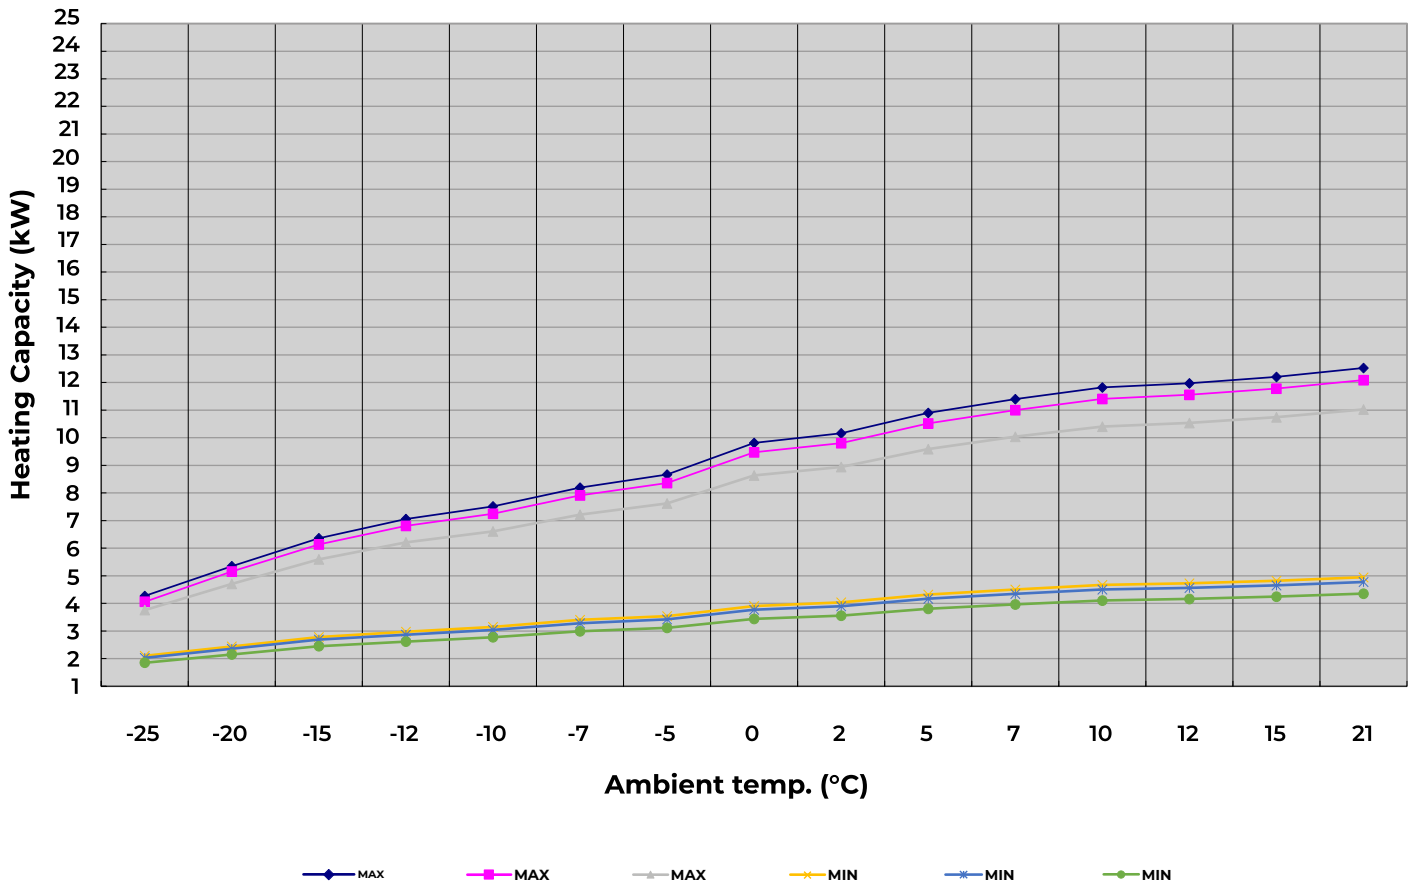

Technical Data Decarbonize ECO040 | For Heating

Curve of Heating Capacity Performance

Curve of COP Performance