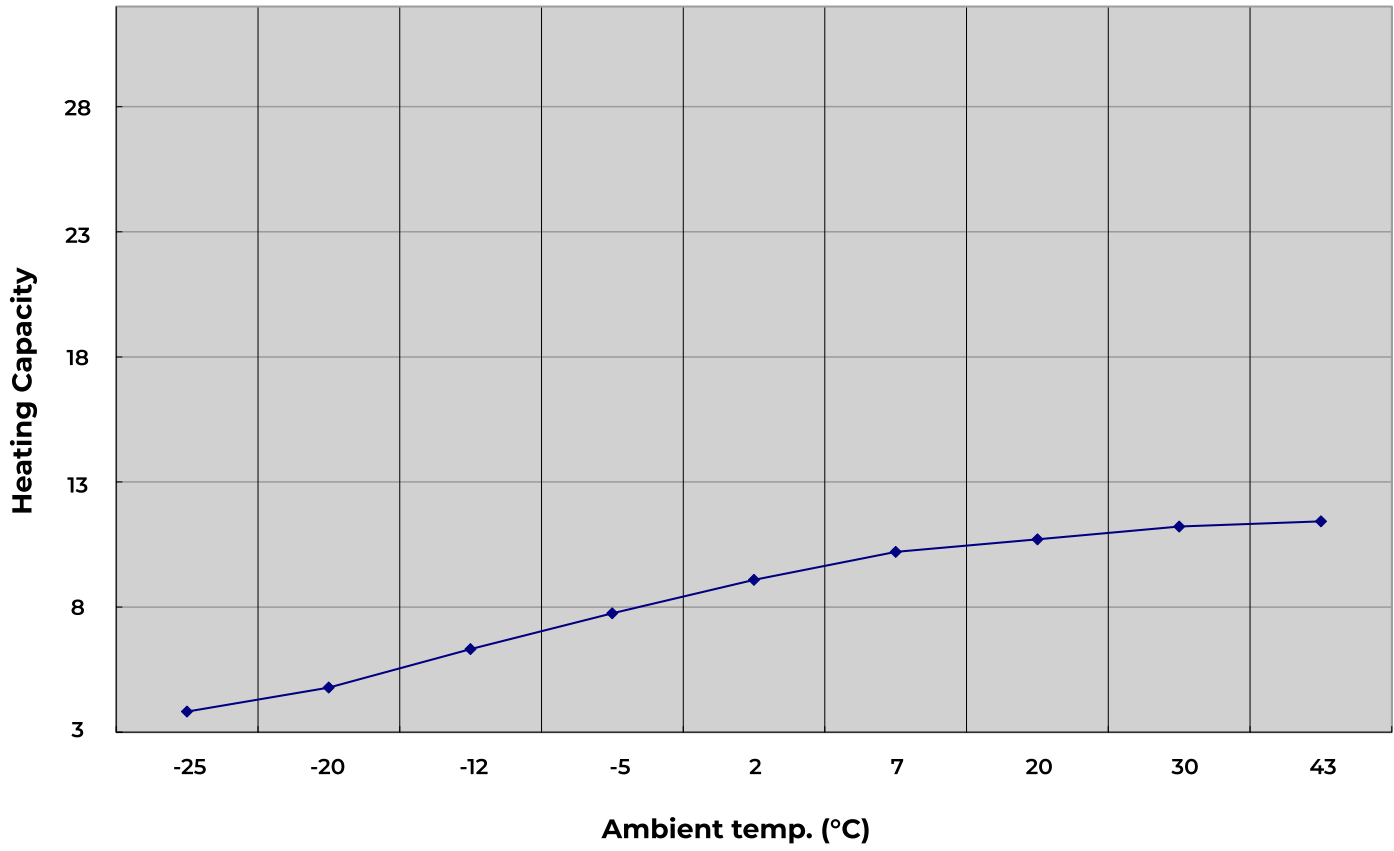

Technical Data Decarbonize ECO040 | For DHW

Curve of Heating Capacity Performance

Curve of COP Performance