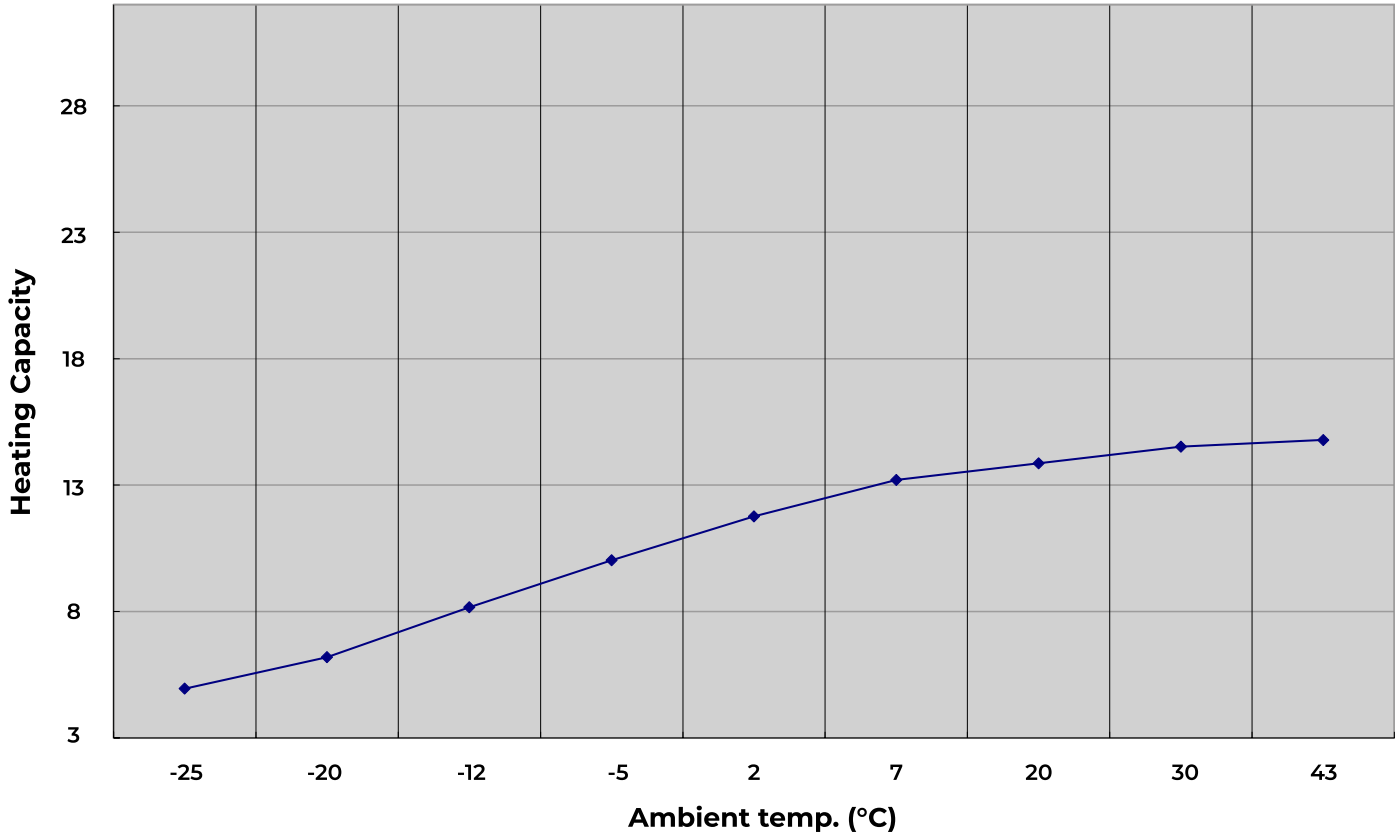

Technical Data Decarbonize ECO030 | For DHW

Curve of Heating Capacity Performance

Curve of COP Performance