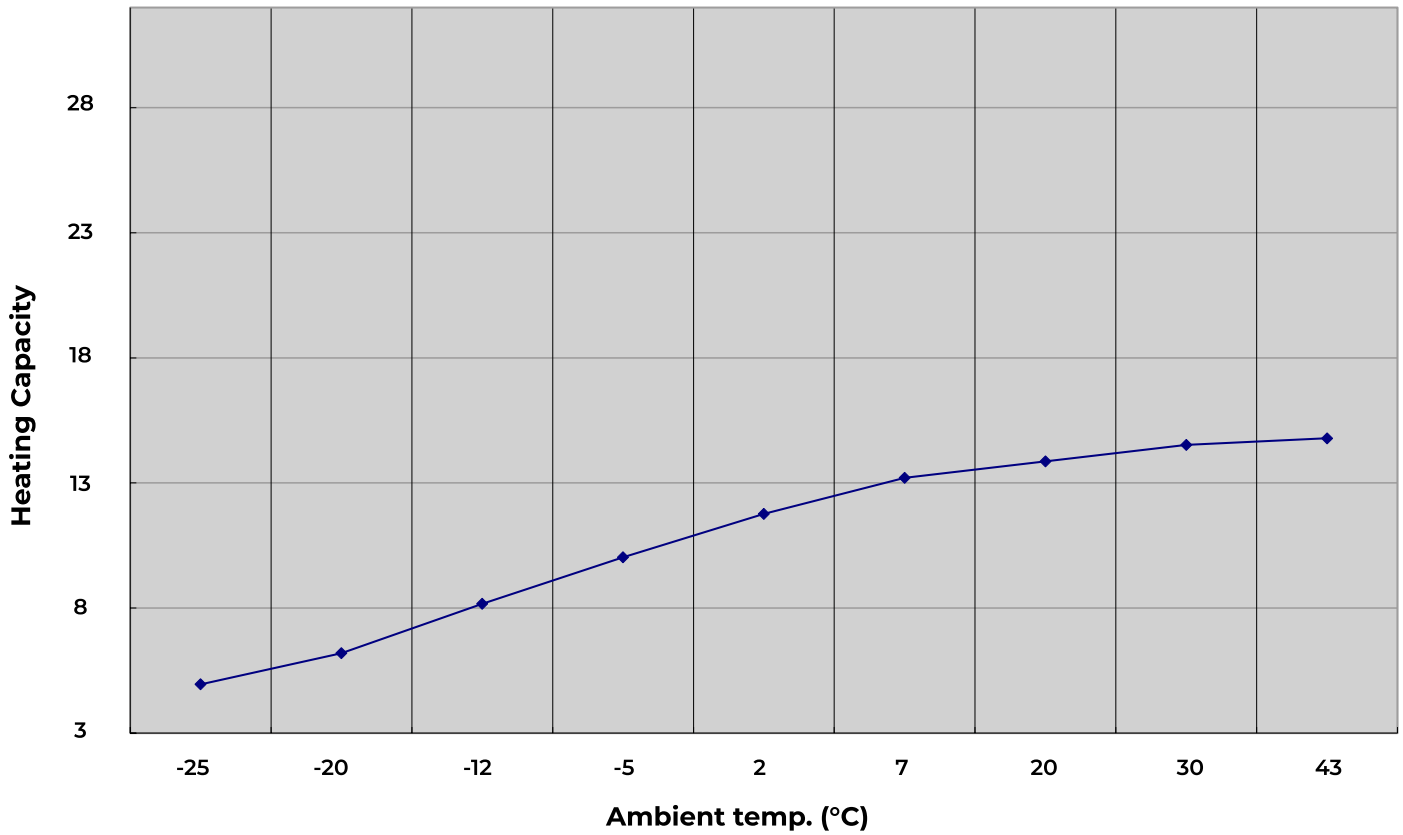

Technical data Decarbo ECO060 | For DHW

Curve of Heating Capacity Performance

Curve of COP Performance