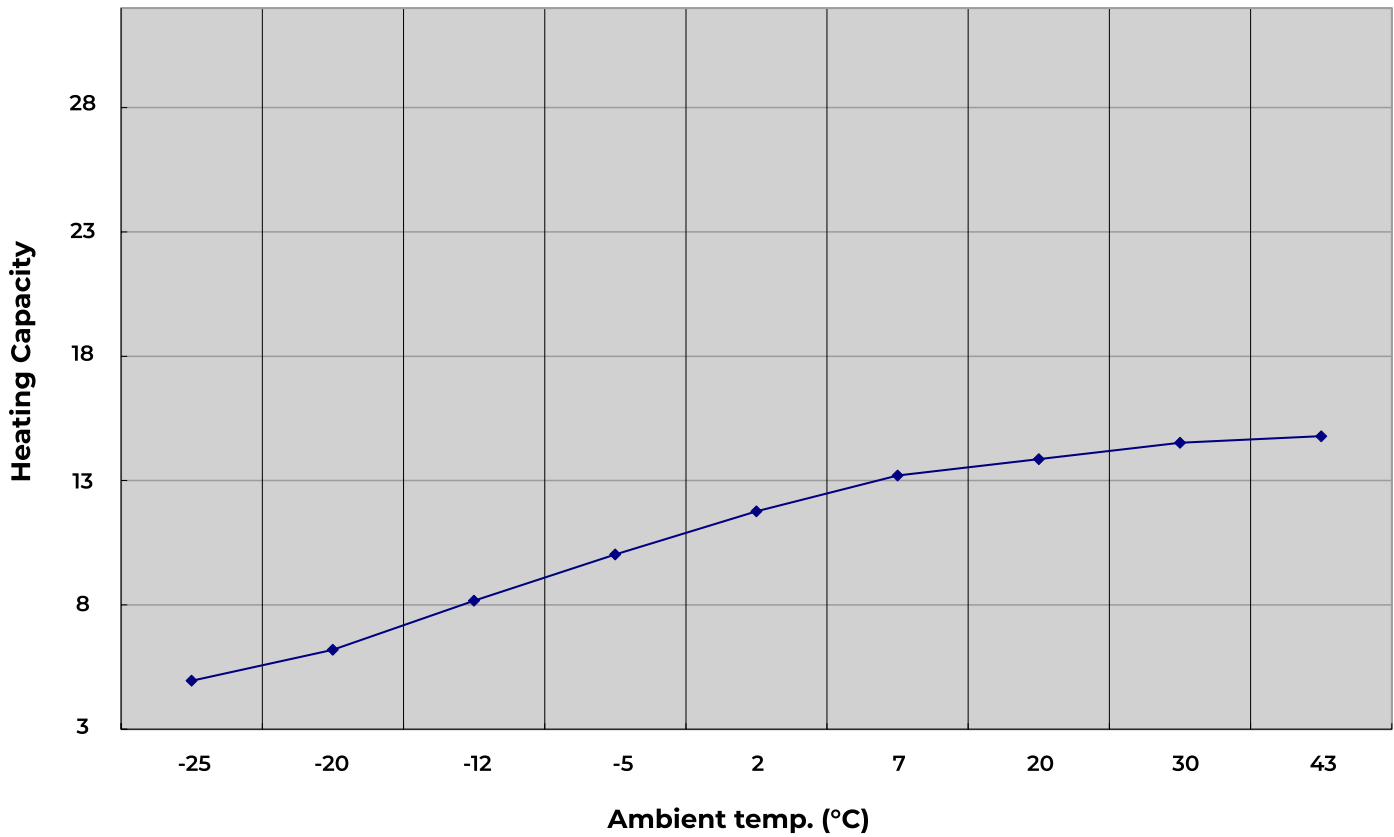

# Technical data Decarbo ECO050 | For DHW

## Curve of Heating Capacity Performance

## Curve of COP Performance