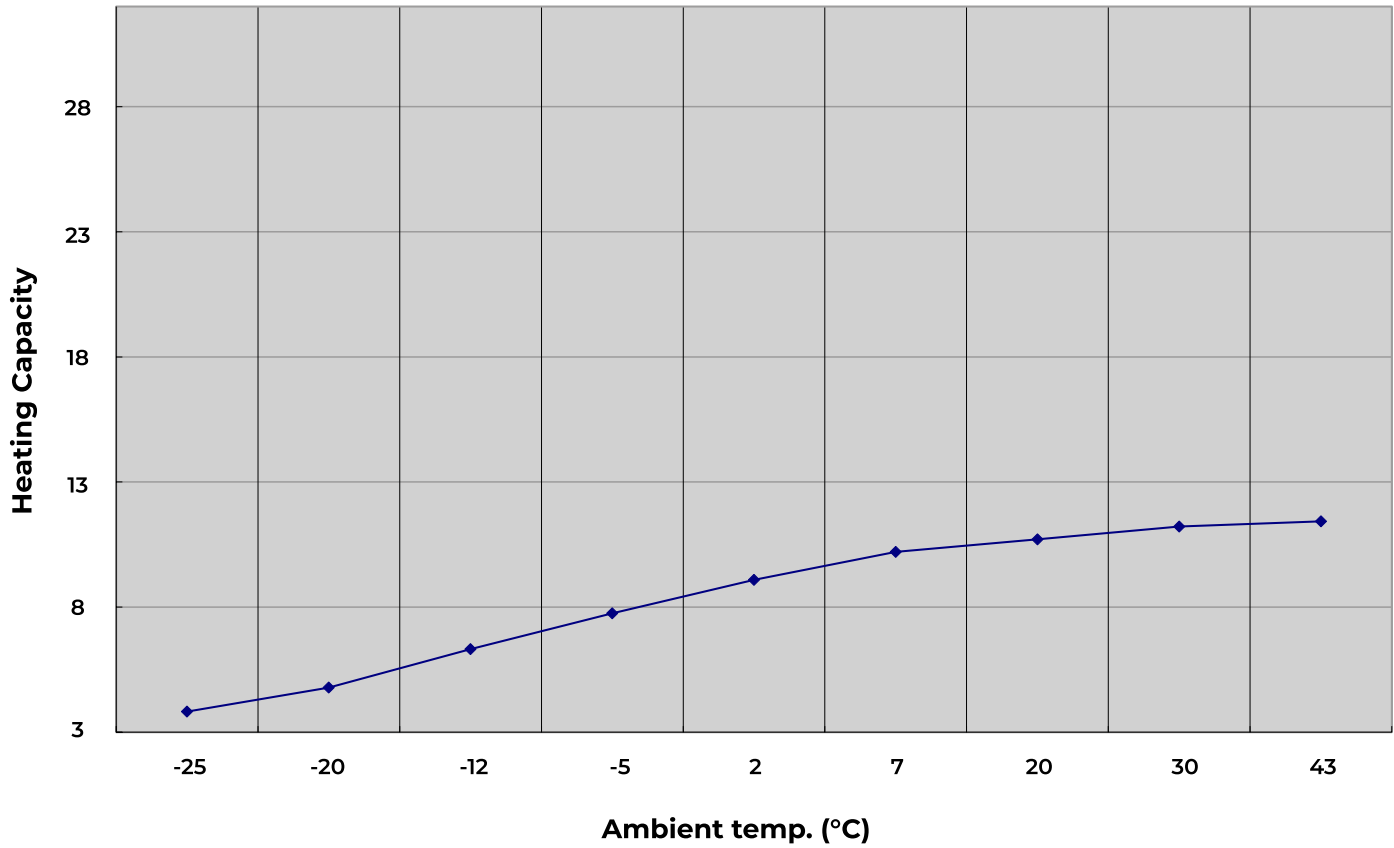

Technical data Decarbo ECO040 | For DHW

Curve of Heating Capacity Performance

Curve of COP Performance