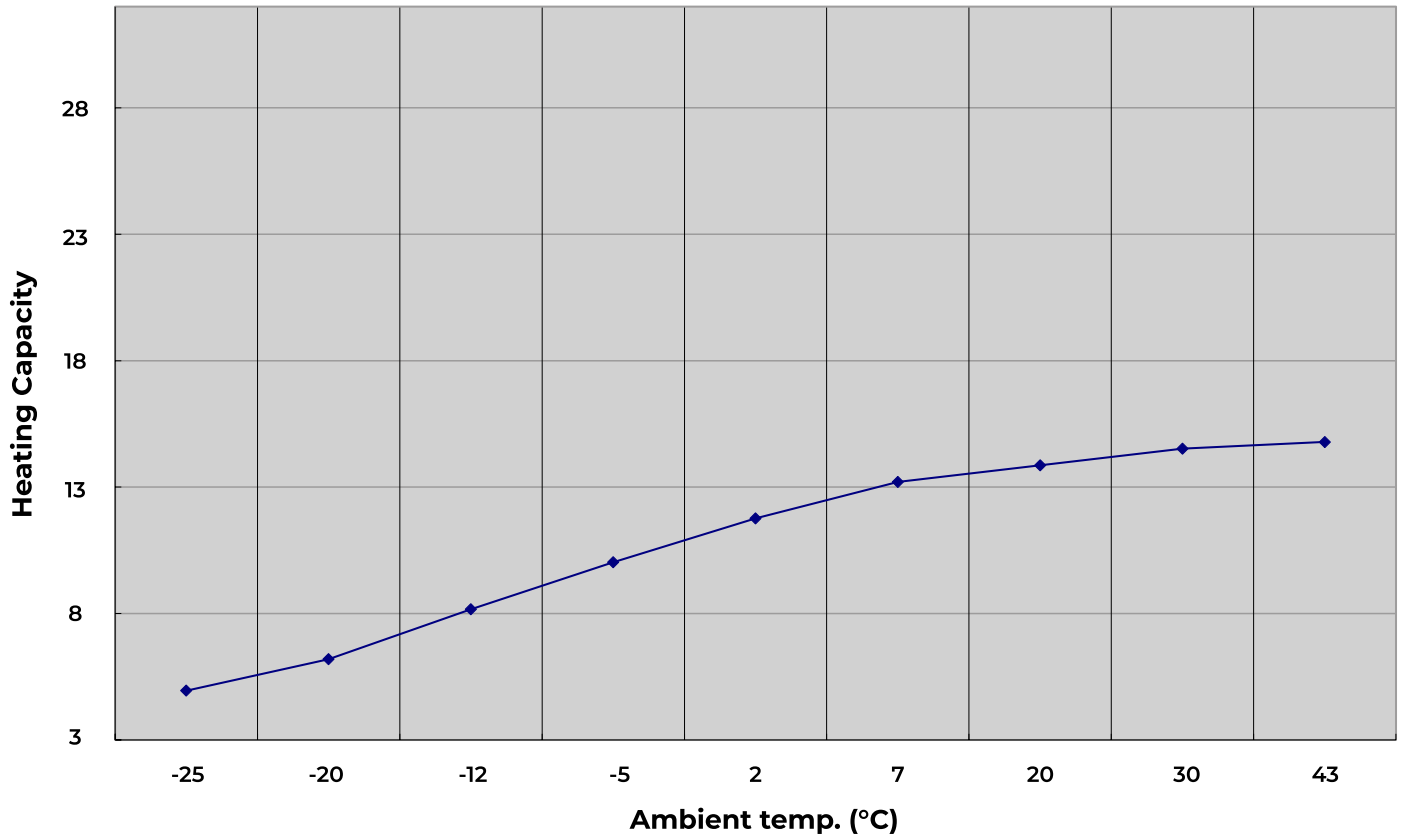

Technical data Decarbo ECO030 | For DHW

Curve of Heating Capacity Performance

Curve of COP Performance